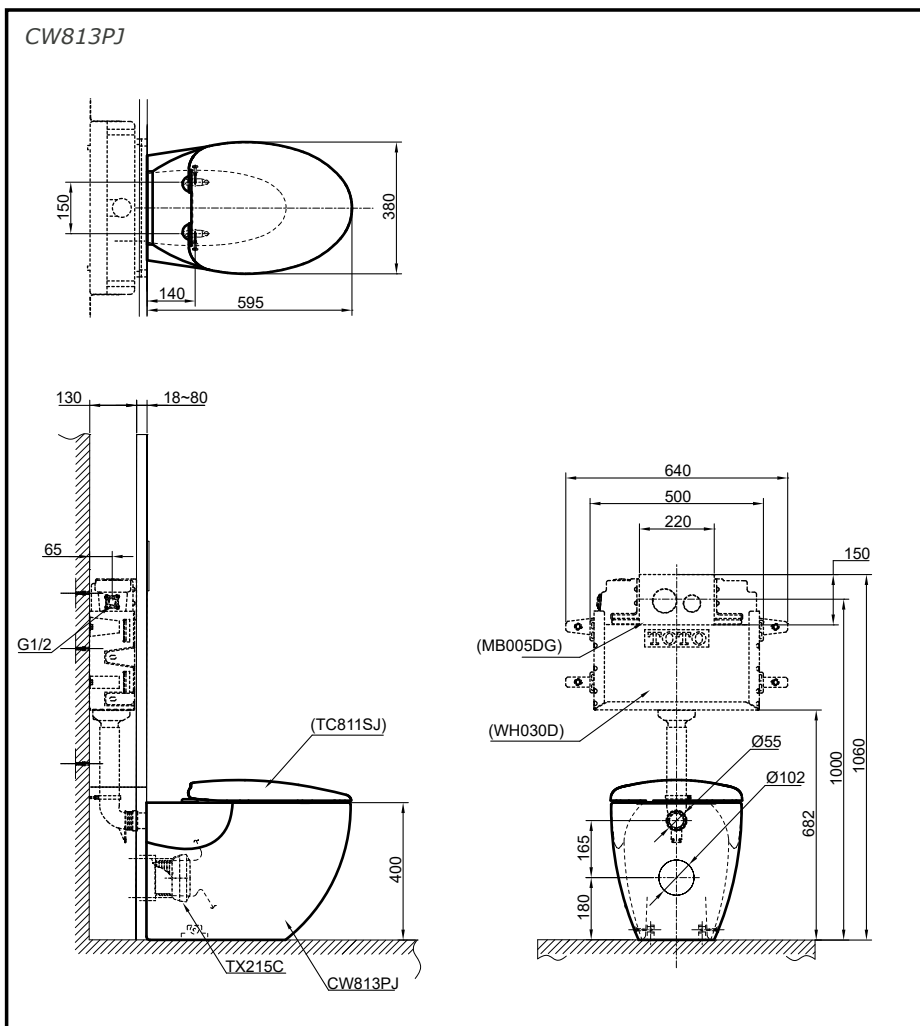

Colors

White

Please consult a TOTO representative for details